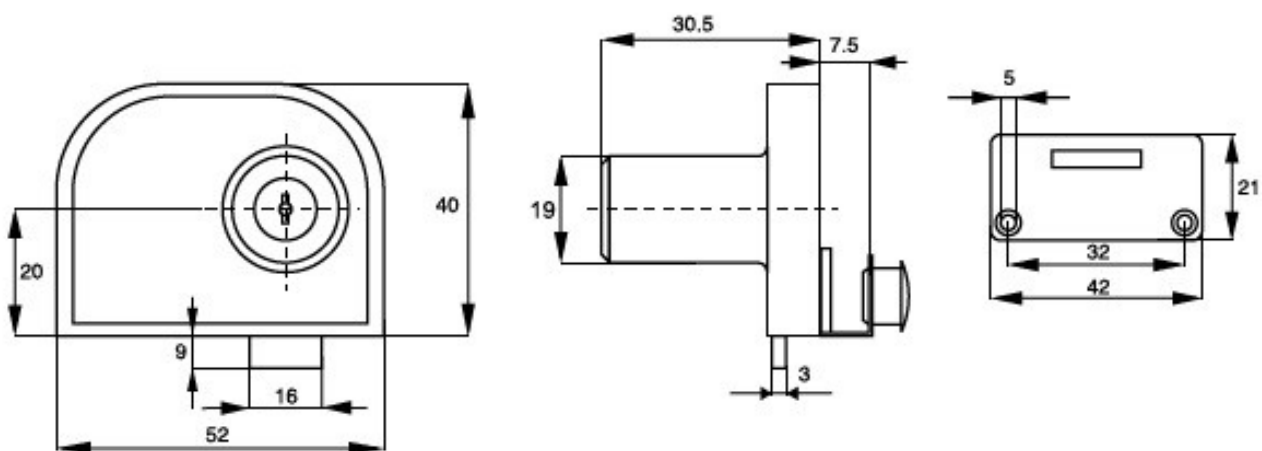

PRODUCT SHEET

Description:

Glass Door Lock 917, CPL, HCK SISO, F/Double Doors

Item number:

14.09.220-5

Units	Box	Carton	HS Code	Barcode
Pcs.	12	120	8301300000	 5704866046787

SISO A/S

Mileparken 11
DK-2740 Skovlunde
Denmark
VAT: DK 24786013